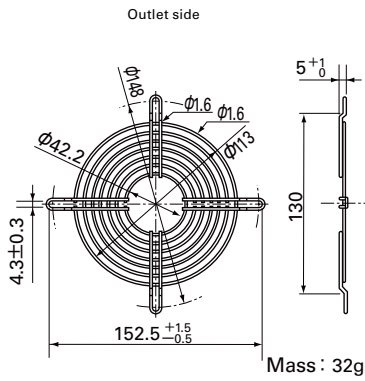

Dimensions (unit : mm)

120mm sq. type

Model : 109-019C Surface treatment : Nickel-chrome plating Color (silver)  
 : 109-019H : Cation electropainting (black)

120mm sq. type

Model : 109-019E Surface treatment : Nickel-chrome plating Color (silver)  
 : 109-019K : Cation electropainting (black)