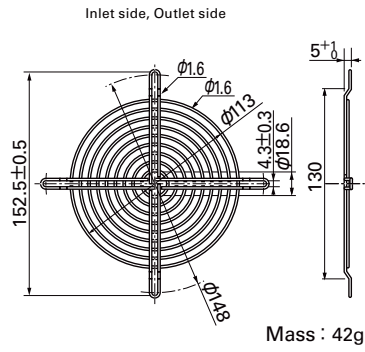

Dimensions (unit : mm)

120mm sq. type

Model : 109-019C Surface treatment : Nickel-chrome plating Color (silver)  
 : 109-019H : Cation electropainting (black)

120mm sq. type

Model : 109-019E Surface treatment : Nickel-chrome plating Color (silver)  
 : 109-019K : Cation electropainting (black)