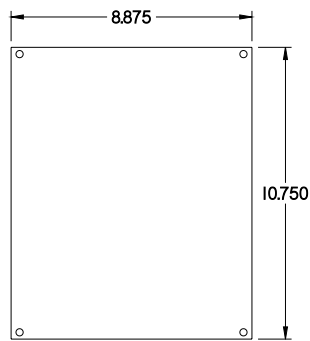

PART No. 1414N4SSK

for more information visit
www.hammfg.com

Data subject to change without notice

TOP VIEW

ISOMETRIC VIEW

BACK VIEW

LEFT SIDE VIEW

FRONT VIEW

RIGHT SIDE VIEW

INNER PANEL

BOTTOM VIEW