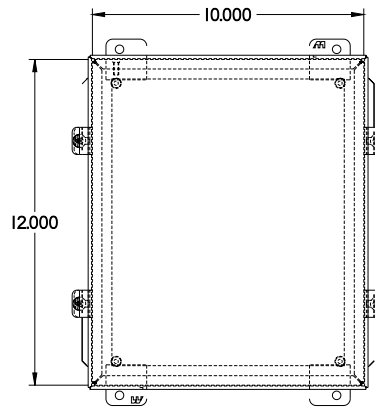

PART No. 1414N4SSK

for more information visit
www.hammfg.com

Data subject to change without notice

TOP VIEW

ISOMETRIC VIEW

BACK VIEW

LEFT SIDE VIEW

FRONT VIEW

RIGHT SIDE VIEW

INNER PANEL

BOTTOM VIEW