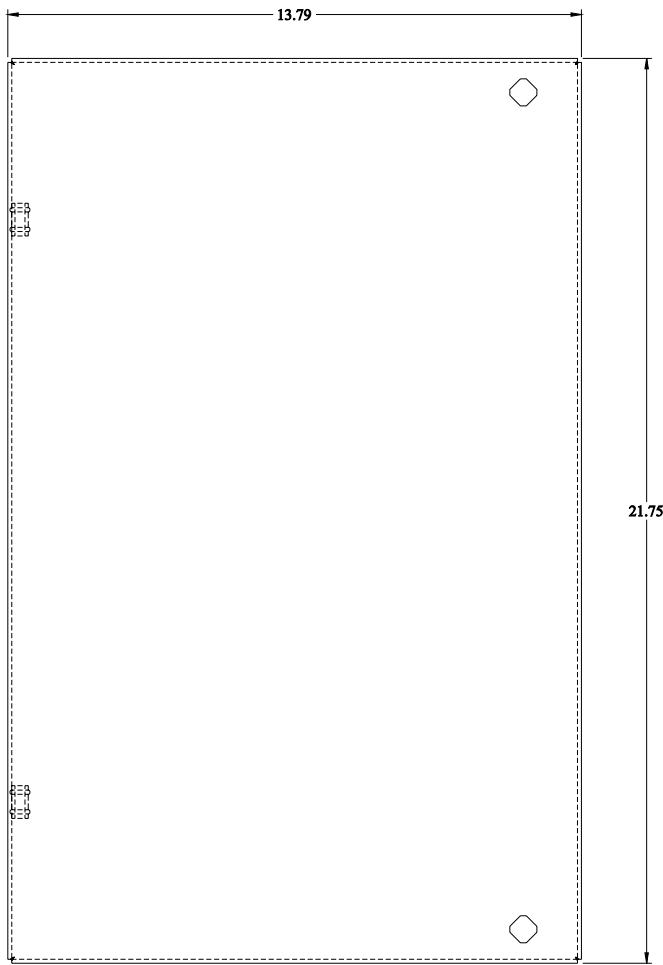

PART No. ESP2416

for more information visit
www.hammfg.com

Data subject to change without notice

Isometric drawing Not to Scale

SIDE VIEW

FRONT VIEW

BOTTOM VIEW

ISOMETRIC VIEW