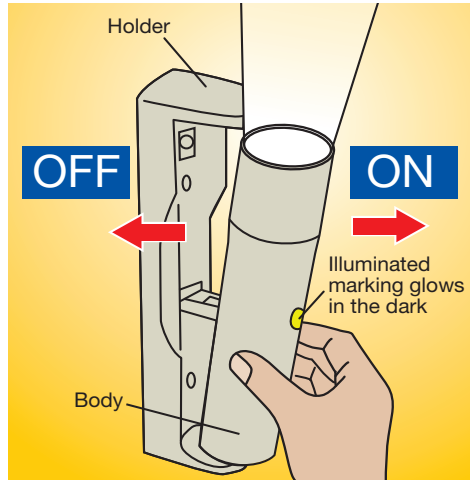

Hospitals

Hotels

Schools

Introducing Emergency Light

A vital safety tool for:

- Hospitals
- Office Buildings
- Hotels
- Nursing Homes
- Schools
- Government Buildings

Emergency Light provides up to 18 hours* of potentially life saving light from its powerful krypton bulb.

Depending on generators or other back-up systems may not provide enough of the necessary light where it is needed during an emergency or severe weather situation. That's why **Panasonic's Emergency Light is such a valuable safety tool.** The durable, wall mounted flashlight has an illuminated marking so it is easy-to-find and goes on automatically when removed from its holder.

Panasonic Emergency Light

How it works:

- Goes on automatically when removed from the holder – always ready
- Illuminated marking makes the Emergency Light easy to find
- Battery is disengaged during storage to avoid current consumption