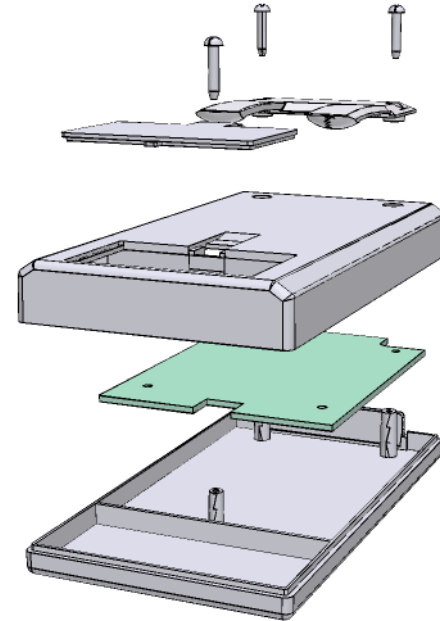

Top View of Assembly

SECTION A-A (Side Inside Assembly)

End View of Assembly

Inside Bottom Cover

End Panel

Maximum P.C. Board Size

Large Clipper Enclosure

NOTE		
Clip and PC Board not included		
PART NUMBERS		
Clipper Enclosure		
Black Enclosure RAL 9018	001106	
Grey Enclosure RAL 7035	001117	
INCLUDES		
#	Description	Material
1	Enclosure	FR ABS-UL94-V0
1	End Panel	FR ABS-UL94-V0
3	Cover Screws #2x1/2 Pan Head	
ACCESSORIES		
Black Pocket Clip		001151
Grey Pocket Clip		001152
Infra Red Panel		001153