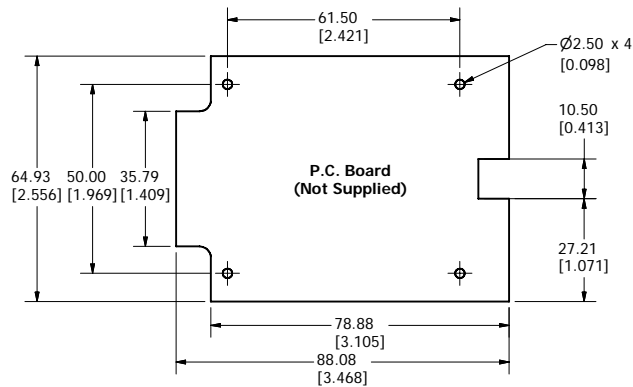

Top View of Assembly

SECTION A-A (Side Inside Assembly)

End View of Assembly

Inside Bottom Cover

End Panel

Maximum P.C. Board Size

Large Clipper Enclosure

NOTE		
Clip and PC Board not included		
PART NUMBERS		
Clipper Enclosure		
Black Enclosure RAL 9018	001106	
Grey Enclosure RAL 7035	001117	
INCLUDES		
#	Description	Material
1	Enclosure	FR ABS-UL94-V0
1	End Panel	FR ABS-UL94-V0
3	Cover Screws #2x1/2 Pan Head	
ACCESSORIES		
Black Pocket Clip		001151
Grey Pocket Clip		001152
Infra Red Panel		001153