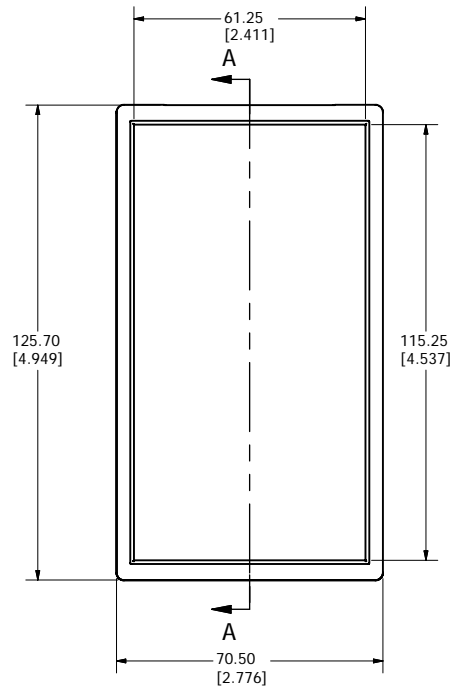

Top View of Assembly

SECTION A-A (Side Inside Assembly)

End View of Assembly

Inside Bottom Cover

End Panel

Maximum P.C. Board Size

Large Clipper Enclosure

NOTE		
Clip and PC Board not included		
PART NUMBERS		
Clipper Enclosure		
Black Enclosure RAL 9018	001106	
Grey Enclosure RAL 7035	001117	
INCLUDES		
#	Description	Material
1	Enclosure	FR ABS-UL94-V0
1	End Panel	FR ABS-UL94-V0
3	Cover Screws #2x1/2 Pan Head	
ACCESSORIES		
Black Pocket Clip		001151
Grey Pocket Clip		001152
Infra Red Panel		001153