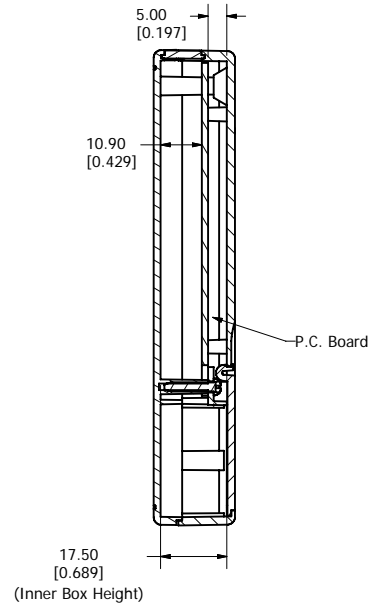

Top View of Assembly

SECTION A-A (Side Inside Assembly)

End View of Assembly

Inside Bottom Cover

End Panel

Maximum P.C. Board Size

Large Clipper Enclosure

NOTE		
Clip and PC Board not included		
PART NUMBERS		
Clipper Enclosure		
Black Enclosure RAL 9018	001106	
Grey Enclosure RAL 7035	001117	
INCLUDES		
#	Description	Material
1	Enclosure	FR ABS-UL94-V0
1	End Panel	FR ABS-UL94-V0
3	Cover Screws #2x1/2 Pan Head	
ACCESSORIES		
Black Pocket Clip		001151
Grey Pocket Clip		001152
Infra Red Panel		001153