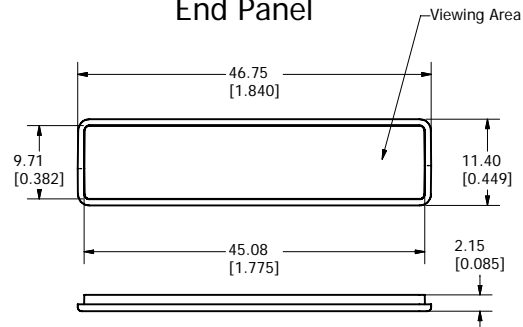

Top View of Assembly

SECTION A-A (Side Inside Assembly)

End View of Assembly

Inside Bottom Cover

End Panel

Maximum P.C. Board Size

Large Clipper Enclosure

NOTE		
Clip and PC Board not included		
PART NUMBERS		
Clipper Enclosure		
Black Enclosure RAL 9018	001106	
Grey Enclosure RAL 7035	001117	
INCLUDES		
#	Description	Material
1	Enclosure	FR ABS-UL94-V0
1	End Panel	FR ABS-UL94-V0
3	Cover Screws #2x1/2 Pan Head	
ACCESSORIES		
Black Pocket Clip		001151
Grey Pocket Clip		001152
Infra Red Panel		001153