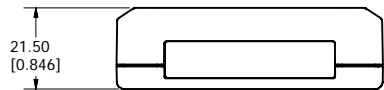

Top View of Assembly

SECTION A-A (Side Inside Assembly)

End View of Assembly

Inside Bottom Cover

End Panel

Maximum P.C. Board Size

Large Clipper Enclosure

NOTE		
Clip and PC Board not included		
PART NUMBERS		
Clipper Enclosure		
Black Enclosure RAL 9018	001106	
Grey Enclosure RAL 7035	001117	
INCLUDES		
#	Description	Material
1	Enclosure	FR ABS-UL94-V0
1	End Panel	FR ABS-UL94-V0
3	Cover Screws #2x1/2 Pan Head	
ACCESSORIES		
Black Pocket Clip		001151
Grey Pocket Clip		001152
Infra Red Panel		001153