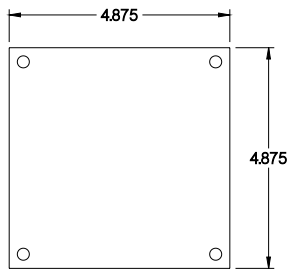

PART No. 1414E

for more information visit
www.hammfg.com

Data subject to change without notice

TOP VIEW

ISOMETRIC VIEW

BACK VIEW

LEFT SIDE VIEW

FRONT VIEW

RIGHT SIDE VIEW

INNER PANEL

BOTTOM VIEW