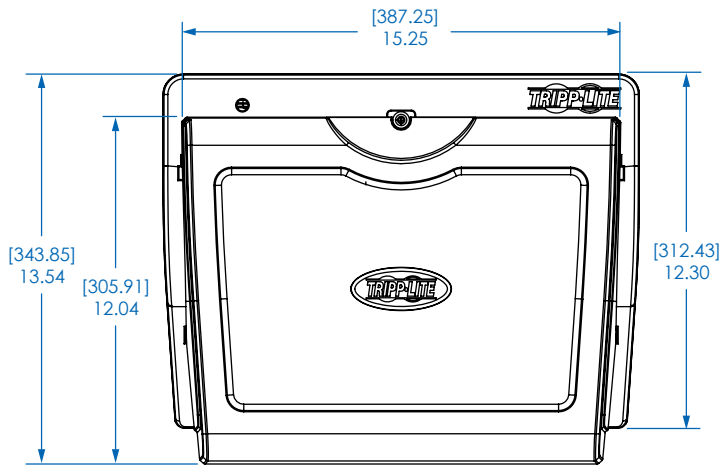

**SEE NEXT PAGE FOR DETAILED UNIT MEASUREMENTS**

### Specifications

Model	CSD1006USB
Ports	(x10) USB A Female
External Power Supply	Input: 100-240V, 50/60 Hz; Max Output: 12V 8A
USB Output	Capable of providing up to 5V 2.4A to a single port.
Operating Temperature	41° to 95°F (5° to 35°C)
Storage Temperature	-4° to 122°F (-20° to 50°C)
Relative Humidity	20% to 80%
Regulatory Compliance	Meets CE, FCC, RoHS, REACH and WEEE standards

1111 W. 35th Street  
 Chicago, IL 60609 USA  
 773.869.1234  
 www.tripplite.com

FRONT VIEW

SIDE VIEW

TOP VIEW

REAR VIEW

DIVIDER TRAY TOP VIEW

MODEL:  
**CSD1006USB**

1111 W. 35th Street  
Chicago, IL 60609 USA  
773.869.1234  
[www.tripplite.com](http://www.tripplite.com)

Dimensions: [mm] INCHES

Tripp Lite has a policy of continuous improvement. Specifications are subject to change without notice.