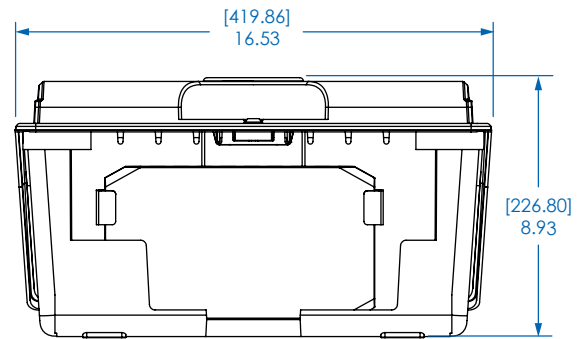

1111 W. 35th Street  
 Chicago, IL 60609 USA  
 773.869.1234  
 www.tripplite.com

FRONT VIEW

SIDE VIEW

TOP VIEW

REAR VIEW

DIVIDER TRAY TOP VIEW

MODEL:  
**CSD1006USB**

1111 W. 35th Street  
Chicago, IL 60609 USA  
773.869.1234  
[www.tripplite.com](http://www.tripplite.com)

Dimensions: [mm] INCHES

Tripp Lite has a policy of continuous improvement. Specifications are subject to change without notice.