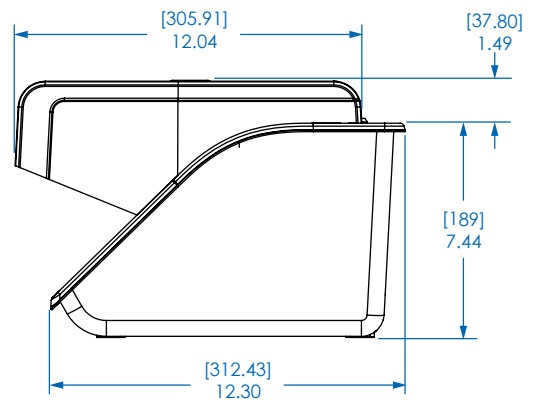

**SEE NEXT PAGE FOR DETAILED UNIT MEASUREMENTS**

### Specifications

Model	CSD1006USB
Ports	(x10) USB A Female
External Power Supply	Input: 100-240V, 50/60 Hz; Max Output: 12V 8A
USB Output	Capable of providing up to 5V 2.4A to a single port.
Operating Temperature	41° to 95°F (5° to 35°C)
Storage Temperature	-4° to 122°F (-20° to 50°C)
Relative Humidity	20% to 80%
Regulatory Compliance	Meets CE, FCC, RoHS, REACH and WEEE standards

1111 W. 35th Street  
 Chicago, IL 60609 USA  
 773.869.1234  
 www.tripplite.com

FRONT VIEW

SIDE VIEW

TOP VIEW

REAR VIEW

DIVIDER TRAY TOP VIEW

MODEL:  
**CSD1006USB**

1111 W. 35th Street  
Chicago, IL 60609 USA  
773.869.1234  
[www.tripplite.com](http://www.tripplite.com)

Dimensions: [mm] INCHES

Tripp Lite has a policy of continuous improvement. Specifications are subject to change without notice.