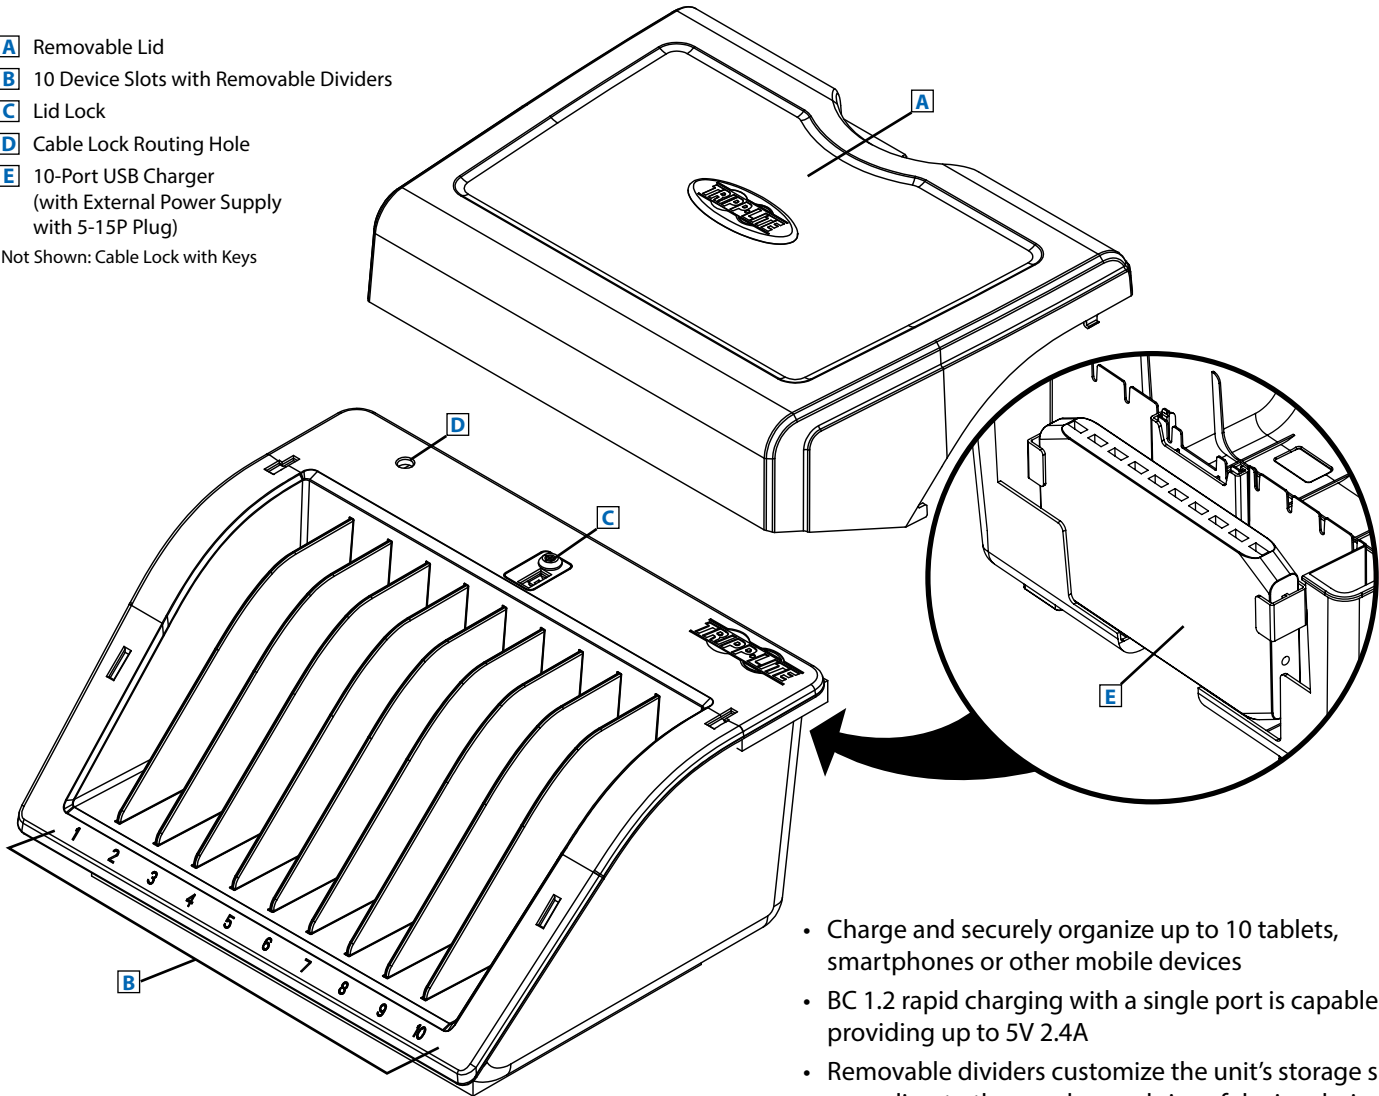

## 10-Device Desktop USB Charging Station

Holds up to 10 Tablets or Notebooks

2.4A USB Charging per Port

Removable Locking Lid

Adjustable Storage Shelf Dividers

Combo Lock for Added Security

- A** Removable Lid
  - B** 10 Device Slots with Removable Dividers
  - C** Lid Lock
  - D** Cable Lock Routing Hole
  - E** 10-Port USB Charger (with External Power Supply with 5-15P Plug)
- Not Shown: Cable Lock with Keys

- Charge and securely organize up to 10 tablets, smartphones or other mobile devices
- BC 1.2 rapid charging with a single port is capable of providing up to 5V 2.4A
- Removable dividers customize the unit's storage space according to the number and size of devices being charged
- Overcurrent and overcharging protection prevents damage to device circuitry and battery