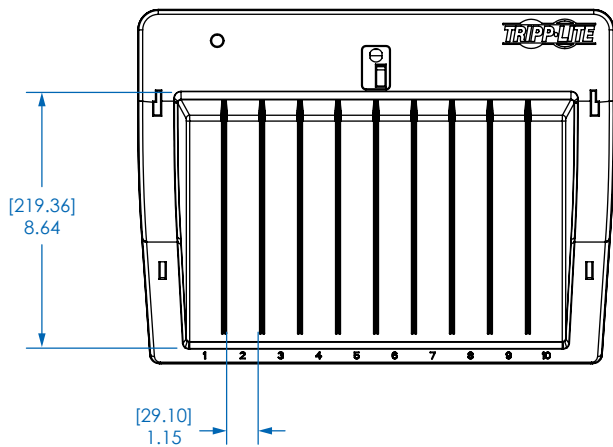

1111 W. 35th Street  
 Chicago, IL 60609 USA  
 773.869.1234  
 www.tripplite.com

FRONT VIEW

SIDE VIEW

TOP VIEW

REAR VIEW

DIVIDER TRAY TOP VIEW

MODEL:  
**CSD1006USB**

1111 W. 35th Street  
Chicago, IL 60609 USA  
773.869.1234  
[www.tripplite.com](http://www.tripplite.com)

Dimensions: [mm] INCHES

Tripp Lite has a policy of continuous improvement. Specifications are subject to change without notice.