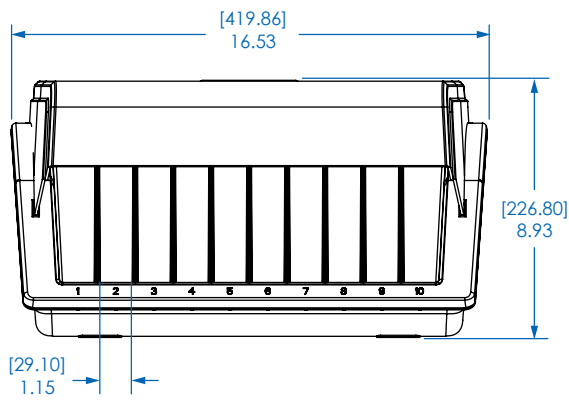

FRONT VIEW

MODEL:
CSD1006USB

1111 W. 35th Street
Chicago, IL 60609 USA
773.869.1234
www.tripplite.com

Dimensions: [mm] INCHES

Tripp Lite has a policy of continuous improvement. Specifications are subject to change without notice.