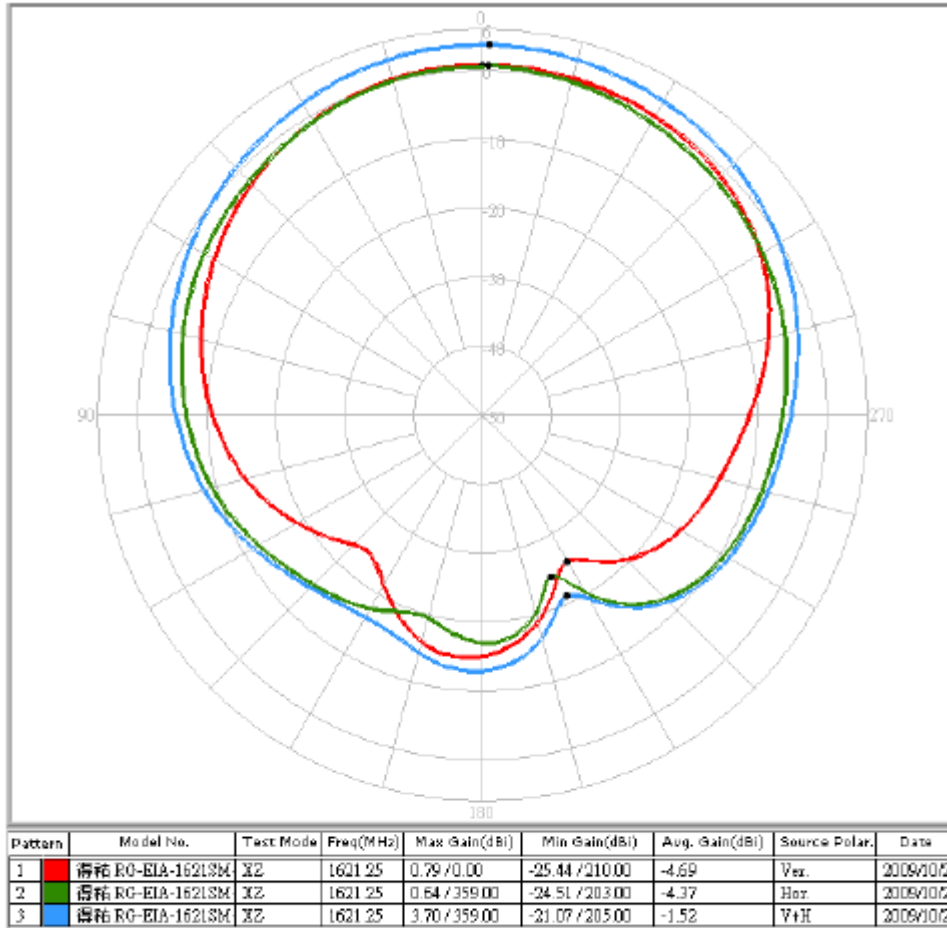

2. Specification

Parameter	Specification
Frequency Range	1616Mhz~1626.5Mhz
Centre Frequency	1621.5MHz ±5.25MHz
Bandwidth	15MHz
Impedance	50 Ohms
Polarization	RHCP
VSWR	1.5 Max (at centre frequency)
Connector	SMA(M)plug
Cable	RG-174
Termination	Ag (Environmentally-Friendly PB Free)
Operation Temperature	-40°C to + 85°C
Storage Temperature	-40°C to + 85°C
Relative Humidity	40% to 95%
Dimensions	40.5*38*12.3mm

3. Performance Measurement and Results

4.VSWR

5. Antenna Gain Chart

XZ-Plane

YZ-Plane

6. Drawing

	Name	Material	Finish	QTY
1	Iridium Antenna Top	PC	Black	1
2	Iridium Antenna Bottom	PC	Black	1
3	Sticker	Coated Paper	Black	1
4	Heat Shrink Tube	PE	Black	1