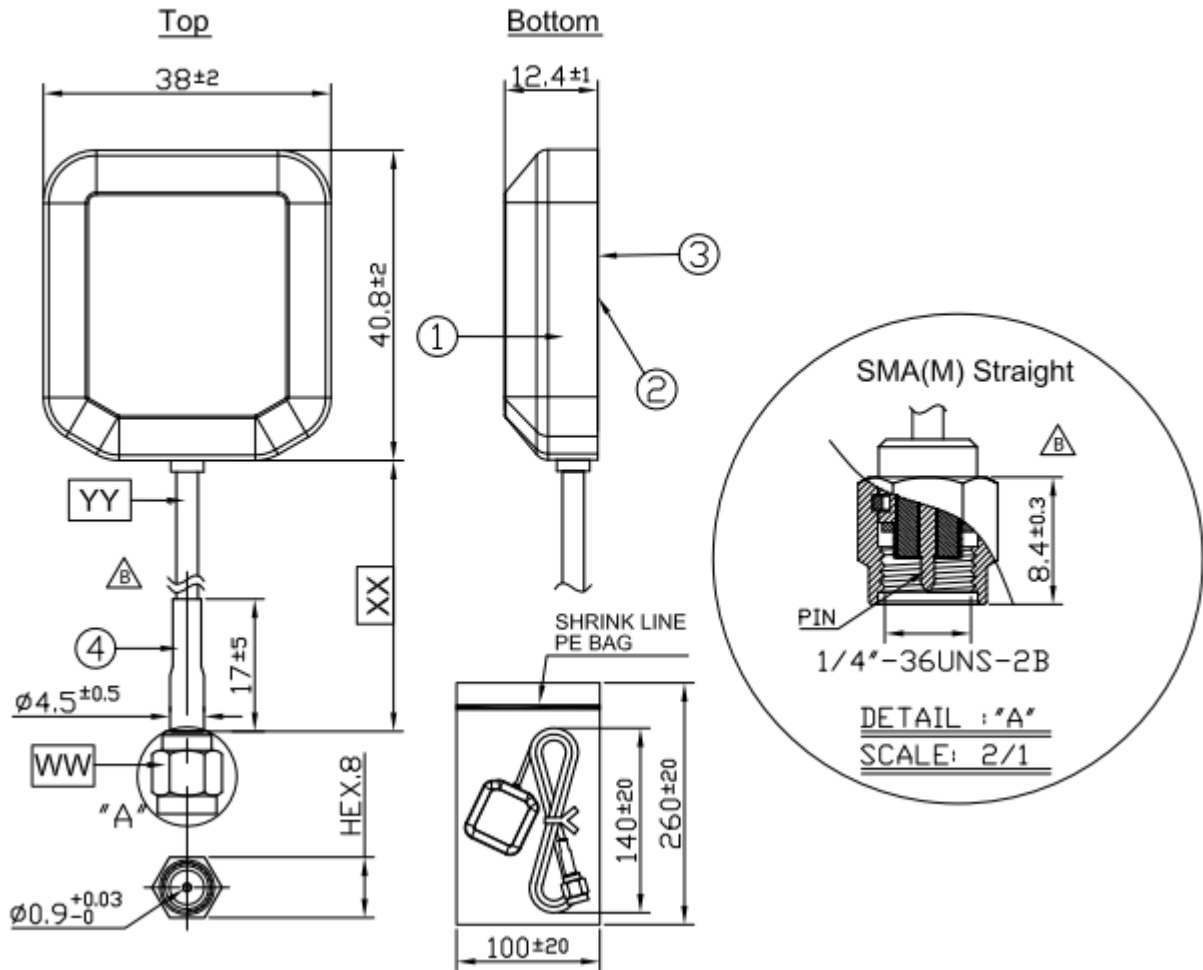

2. Specification

Parameter	Specification
Frequency Range	1616Mhz~1626.5Mhz
Centre Frequency	1621.5MHz ±5.25MHz
Bandwidth	15MHz
Impedance	50 Ohms
Polarization	RHCP
VSWR	1.5 Max (at centre frequency)
Connector	SMA(M)plug
Cable	RG-174
Termination	Ag (Environmentally-Friendly PB Free)
Operation Temperature	-40°C to + 85°C
Storage Temperature	-40°C to + 85°C
Relative Humidity	40% to 95%
Dimensions	40.5*38*12.3mm

3. Performance Measurement and Results

4.VSWR

5. Antenna Gain Chart

XZ-Plane

YZ-Plane

6. Drawing

	Name	Material	Finish	QTY
1	Iridium Antenna Top	PC	Black	1
2	Iridium Antenna Bottom	PC	Black	1
3	Sticker	Coated Paper	Black	1
4	Heat Shrink Tube	PE	Black	1

	Name	Spec	Finish	QTY
WW	Connector Type	SMA(M) Straight	Gold	1
XX	Cable Length	1200±30mm		1
YY	Cable Type	RG174	Black	1

7. Packing Details

100 Units / Carton