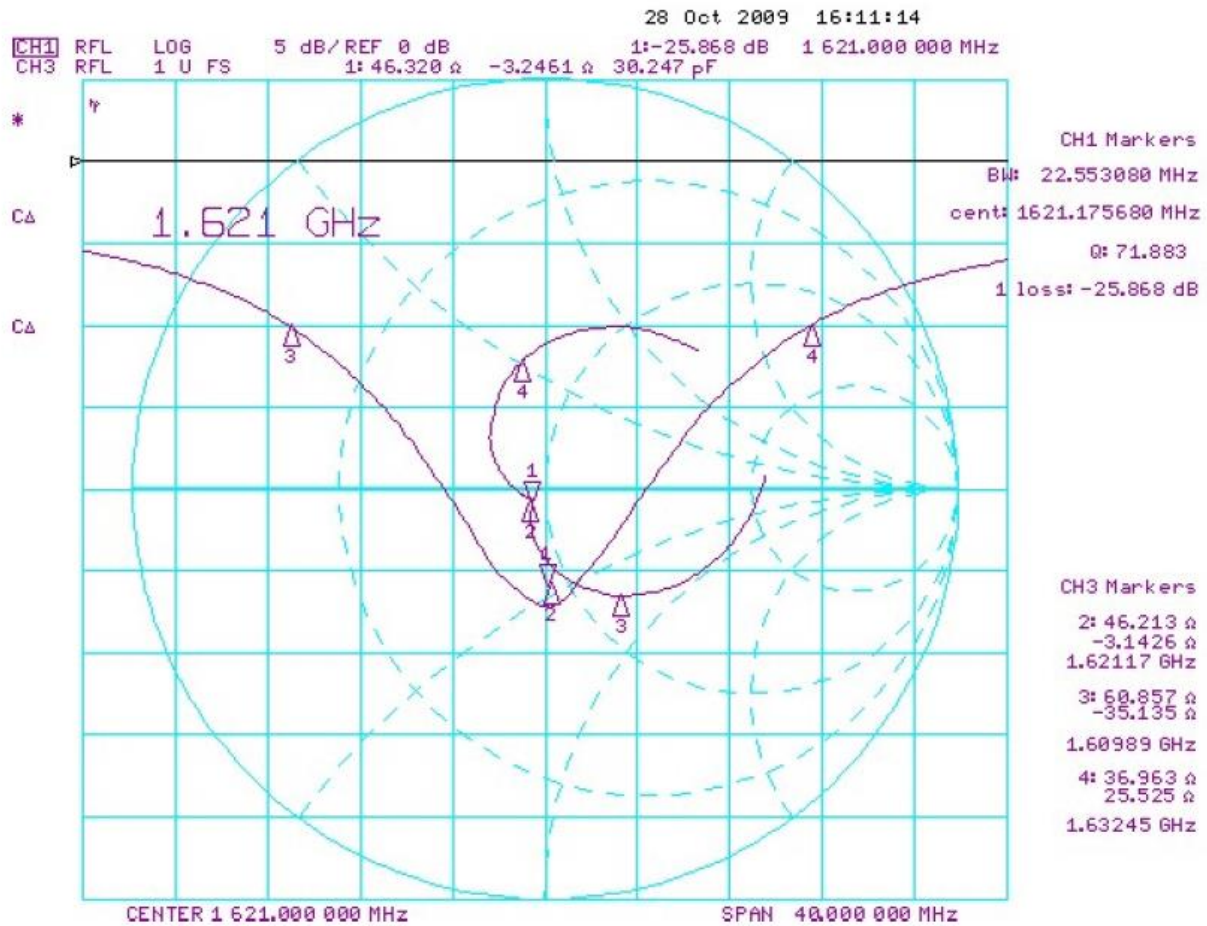

3. Performance Measurement and Results