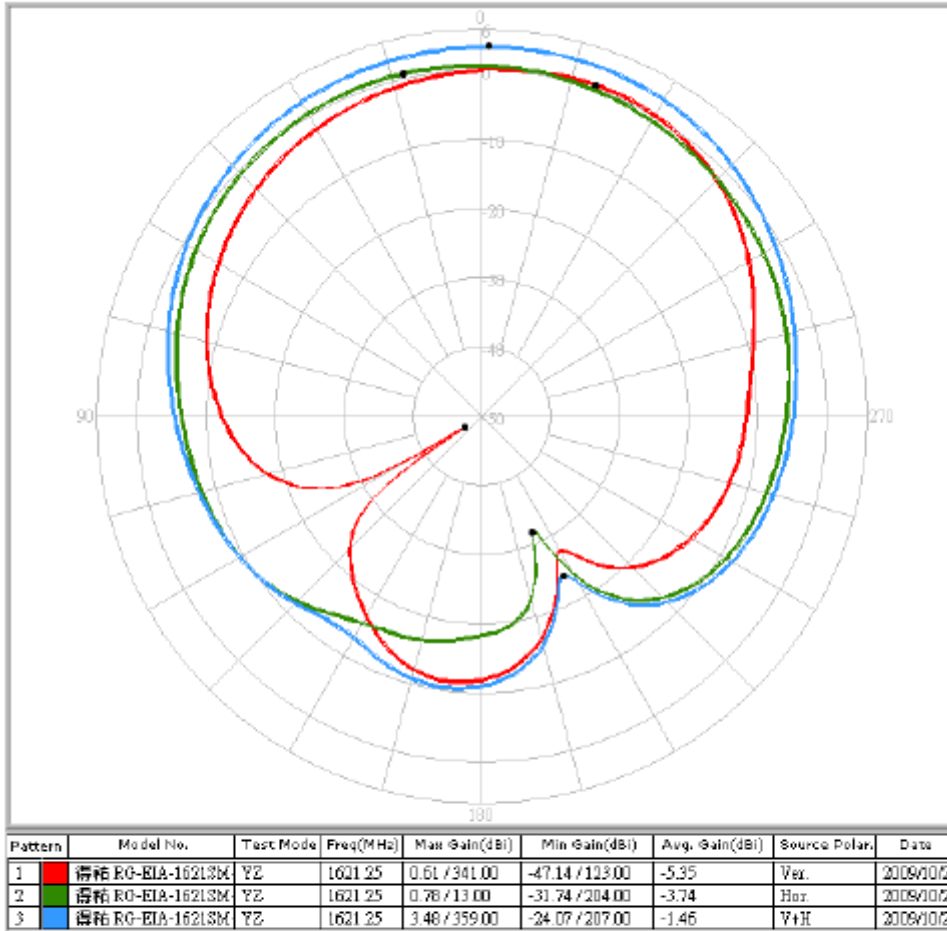

2. Specification

Parameter	Specification
Frequency Range	1616Mhz~1626.5Mhz
Centre Frequency	1621.5MHz ±5.25MHz
Bandwidth	15MHz
Impedance	50 Ohms
Polarization	RHCP
VSWR	1.5 Max (at centre frequency)
Connector	SMA(M)plug
Cable	RG-174
Termination	Ag (Environmentally-Friendly PB Free)
Operation Temperature	-40°C to + 85°C
Storage Temperature	-40°C to + 85°C
Relative Humidity	40% to 95%
Dimensions	40.5*38*12.3mm

3. Performance Measurement and Results

4.VSWR

5. Antenna Gain Chart

XZ-Plane

YZ-Plane

6. Drawing

	Name	Material	Finish	QTY
1	Iridium Antenna Top	PC	Black	1
2	Iridium Antenna Bottom	PC	Black	1
3	Sticker	Coated Paper	Black	1
4	Heat Shrink Tube	PE	Black	1